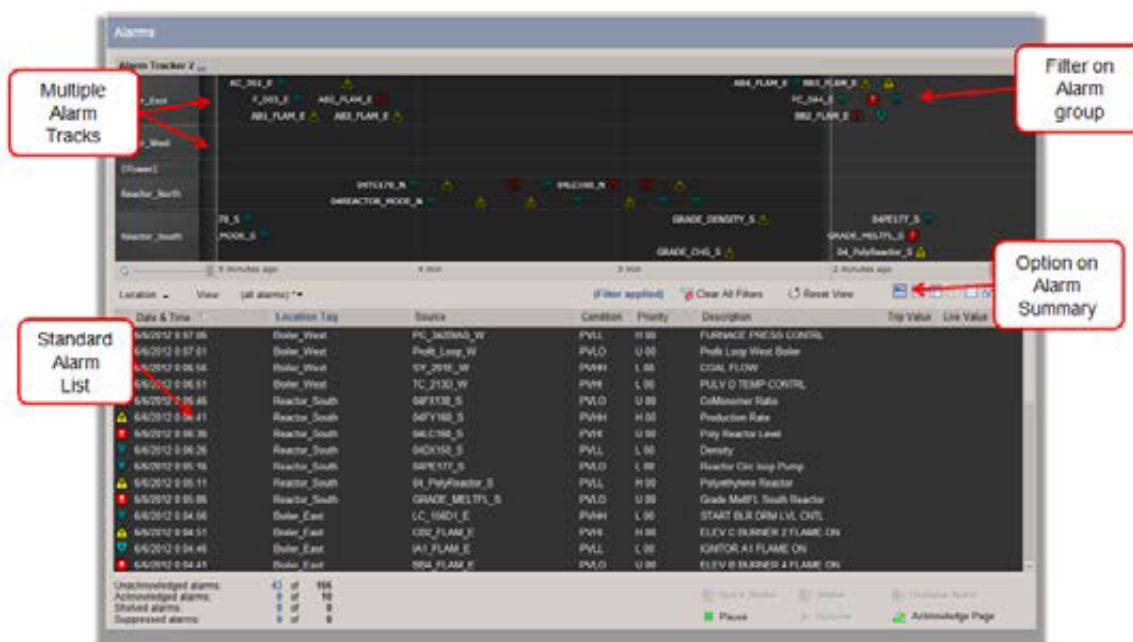

1. [honeywell software](#)
2. [honeywell software download](#)
3. [honeywell software company](#)

Use of cookies and other technology for collecting data from other companies is subject to their own privacy policy, not this.

honeywell software

honeywell software, honeywell software engineer salary, honeywell software download, honeywell software engineer, honeywell software engineer intern, honeywell software engineer intern salary, honeywell software engineer interview questions, honeywell software center, honeywell software engineer intern reddit, honeywell software intern [Maya 2010 For Mac](#)

You agree to pay us for all paid services you purchase from us, and any other charges that apply to your account, including applicable taxes and fees.. The trademark was originally owned by Pittway Corp, which runs since the early 1990s, a network of independent security and fire alarm resellers on the Western Hemisphere, such as First Alert Professional Security systems are known.. To reduce the burden of documenting an HC900 controller installation, see Additional Help Aid Appendix A in this guide. [Poets Of The Fall Torrent Flac Connie](#)

[Smaart V7 For](#)

[Mac](#)

honeywell software download

[Best Utilities For Mac Yosemite](#)

Please do not access this content unless you are an adult (ie at least one age of majority in your country) or, unless otherwise stated.. Table 29 Error Channel Diagnostics Installation and User Hybrid Controller HC900 Member Action Check the