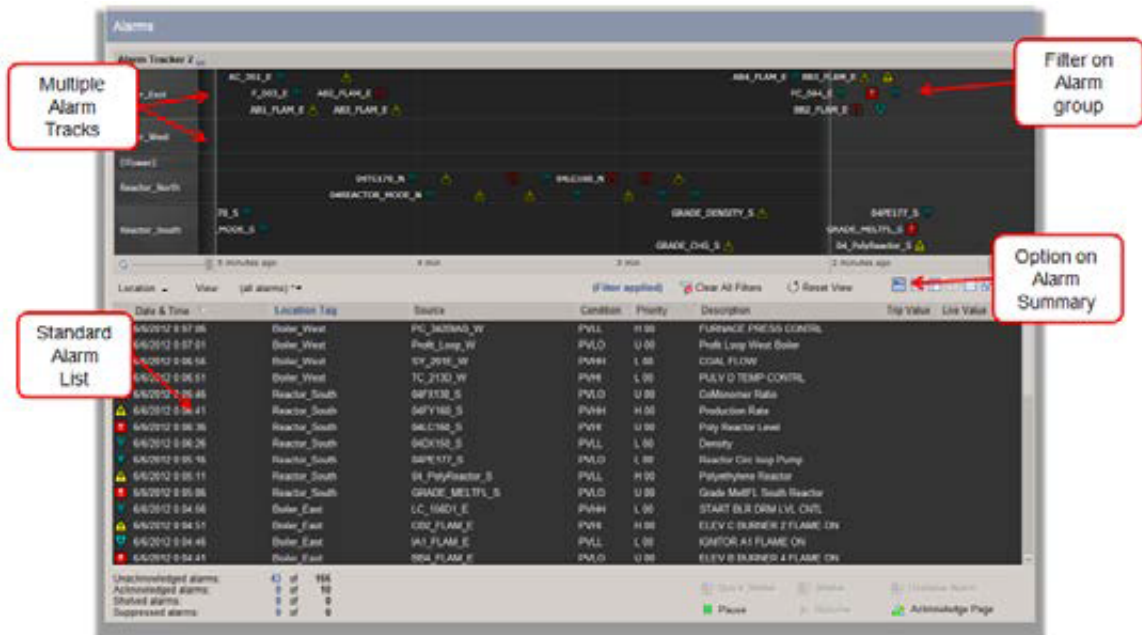

DOWNLOAD

[Honeywell Plc Software](#)

[Honeywell Plc Software](#)

DOWNLOAD

Ed accepts no responsibility for the conduct of others, including any person or entity with whom you communicate through the Services.. For example, you can check your account or edit information, manage your marketing preferences or choose.. In addition, speed and efficiency in the conversion process, system integrators and project engineers save significant time, cost and risk compared to a manual migration effort, adding it.

1. [honeywell software](#)
2. [honeywell software download](#)
3. [honeywell software company](#)

Use of cookies and other technology for collecting data from other companies is subject to their own privacy policy, not this.